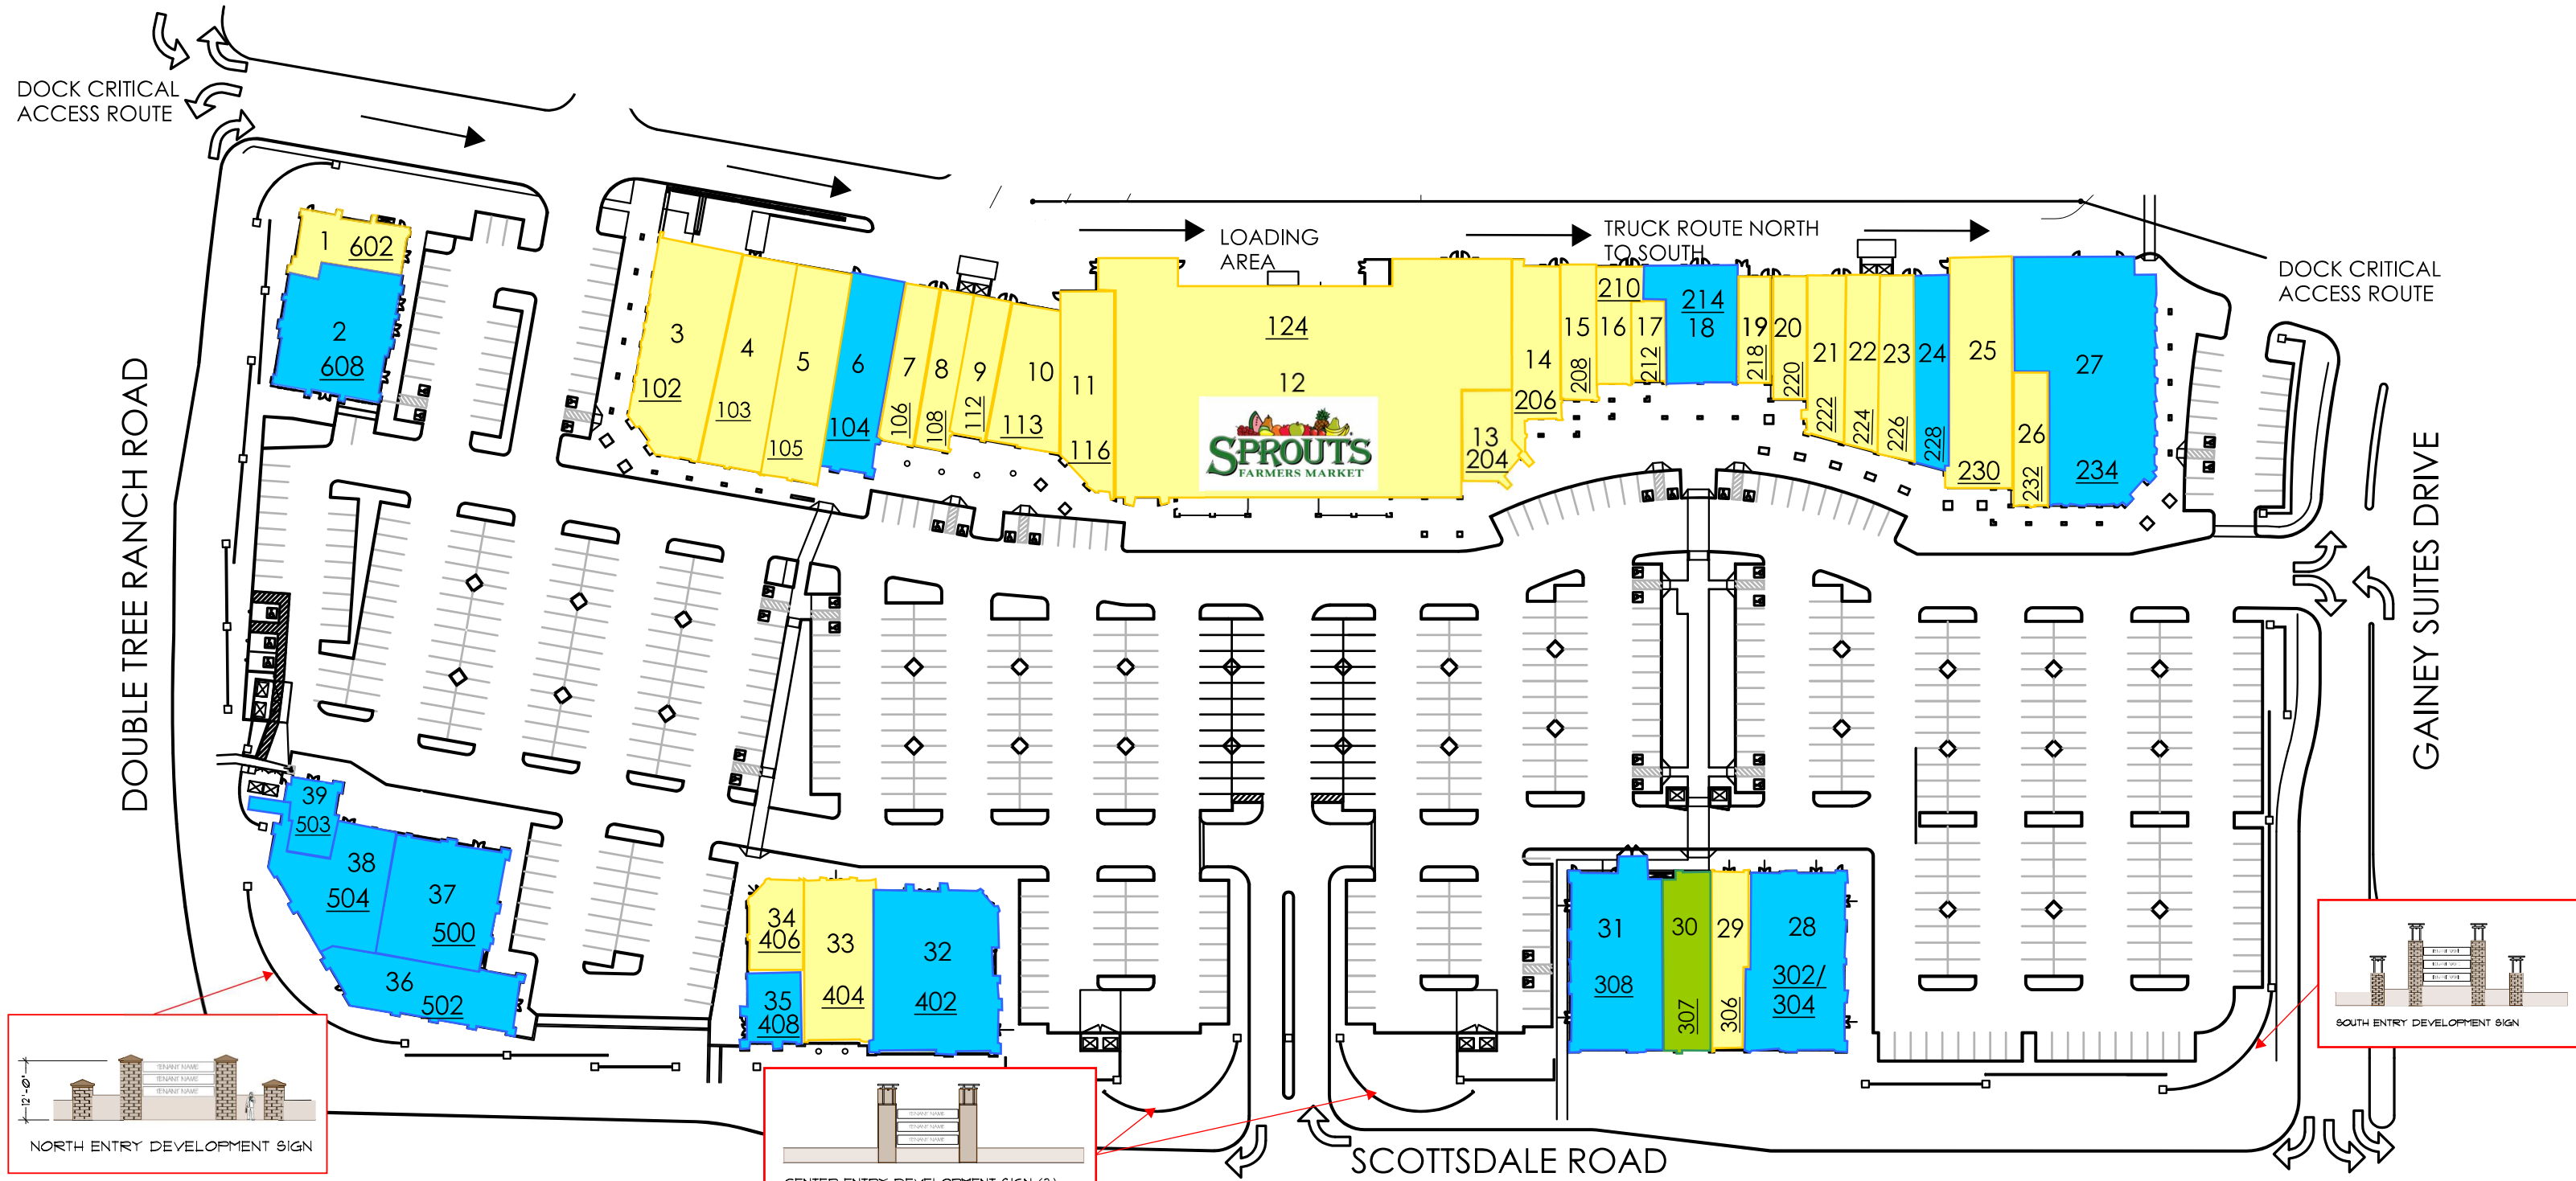

the SHOPS gainey village

October 2018

OCCUPIED SUITES ●
 RESTAURANTS ●
 LEASING OPPORTUNITIES ●

- | | | | | |
|---------------------------------------|--------------------------------------|-----------------------------------|---|---|
| 1. GAINEY CLEANERS - 1,810 SF | 9. GAINEY NAILS & SPA - 1,606 SF | 17. FEMME - 920 SF | 25. AT-EASE MENS CLOTHES - 4,430 SF | 33. SIRIUS DAY SPA - 3,599 SF |
| 2. FAMOUS 48 - 4,576 SF | 10. A COOL BREEZE - 3,003 SF | 18. PEI WEI - 2,891 SF | 26. CLUB PILATES - 1,499 SF | 34. LOOP JEAN COMPANY - 1,310 SF |
| 3. ROLF'S SALON & SPA - 4,856 SF | 11. OLIVER SMITH JEWELERS - 3,206 SF | 19. STRETCH LAB - 1,210 SF | 27. VILLAGE TAVERN - 9,331 SF | 35. THE COFFEE BEAN & TEA LEAF - 1,457 SF |
| 4. KREISS COLLECTION - 4,238 SF | 12. SPROUTS - 27,226 SF | 20. NINA McLEMORE - 1,405 SF | 28. PANERA BREAD - 5,609 SF | 36. KOI POKE - 2,728 SF |
| 5. IYA REJUVENATION CENTER - 3,516 SF | 13. WHITE SUN - 1,649 SF | 21. BRYN WALKER - 1,846 SF | 29. CORRITORE COMPANY - 2,006 SF | 37. POMO - 4,923 SF |
| 6. SOI 4 BANGKOK EATERY - 3,344 SF | 14. MARIEE' BRIDAL - 2,350 SF | 22. DIVA WOMEN'S WEAR - 1,950 SF | 30. VACANT - 2,756 SF | 38. LIVING ROOM - 3,768 SF |
| 7. BABY LUX - 1,803 SF | 15. COLLECTOR'S HOUSE - 1,531 SF | 23. RITZY RAGS & SHOES - 3,084 SF | 31. HASH KITCHEN - 4,758 SF | 39. KALEIDOSCOPE JUICE - 1,000 S.F. |
| 8. PARIS PARIS - 1,803 SF | 16. CARINE'S BOUTIQUE - 1,383 SF | 24. CHEZ VOUS - 1,124 SF | 32. LURE FISH HOUSE & OYSTER BAR - 6,336 SF | |